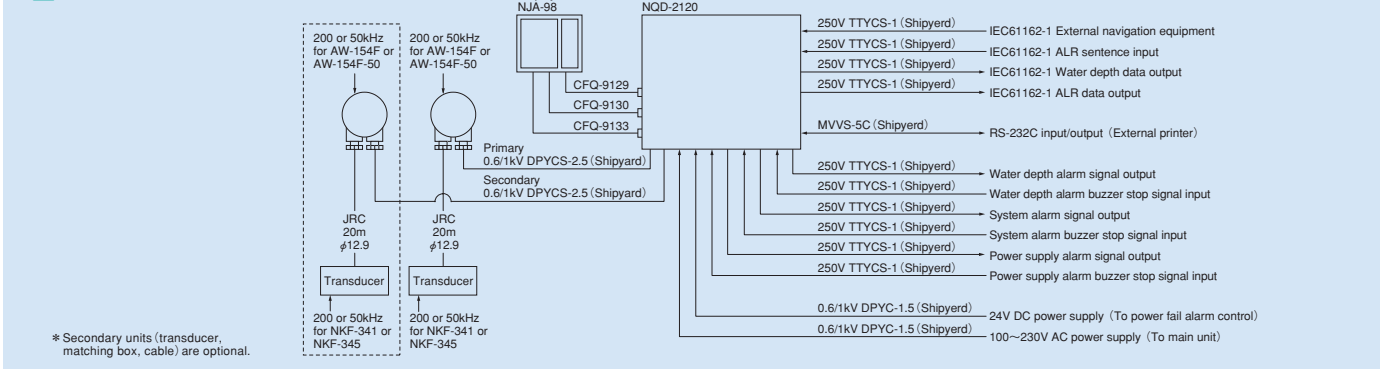

CONFIGURATION

• Specifications may be subject to change without notice.

For further information, contact:

JRC Japan Radio Co., Ltd.
Since 1915 URL <http://www.jrc.co.jp/eng/>

Main Office: Nittochi Nishi-Shinjuku bldg.
10-1, Nishi-Shinjuku 6-chome
Shinjuku-ku, Tokyo 160-8328, Japan
Telephone: +81-3-3348-4099
Facsimile: +81-3-3348-4139

Overseas Branches : Seattle, Amsterdam, Athens
Liaison Offices : Taipei, Manila, Jakarta, Singapore,
Hanoi, Shanghai, Hamburg, New York