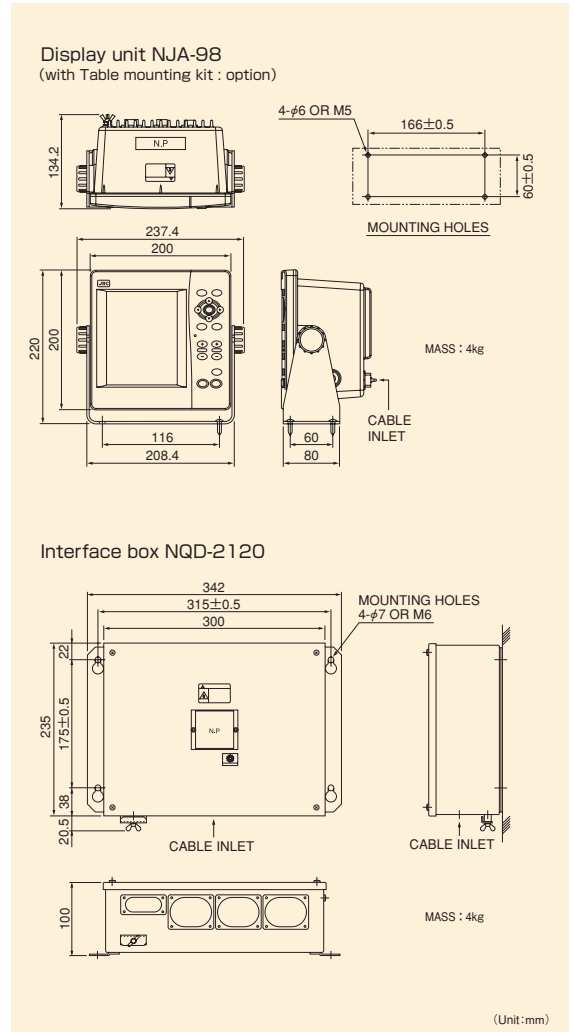

SPECIFICATIONS

Frequency	200kHz / 50kHz
Echo color	8 colors or 8 level monochrome
Digital depth	4 digit (0.1m)
Range	10, 20, 50, 100, 200, 500, 800m
Depth accuracy	±2.5%
Minimum sounding depth	200kHz : 1.0m, 50kHz : 2m
Draft adjust	50m in 0.1m steps
TX pulse repetition rate	171PRR (10, 20, 50m)
	86PRR (100, 200m)
	43PRR (500, 800m)
Presentation mode	Standard, History, Docking
Time range of echo display	5, 10, 20, 30min
Auto function	Gain, Range
Alarm function	Depth, Power fail, System error
Preview function	24hour
Transducer	200kHz : UT-200ND
	50kHz : UT-50MD
Power supply	100-115/200-230VAC±15%, 50Hz/60Hz±5% 24VDC (only use for power fail monitoring)
Power consumption	Less than 20W
Waterproofing	Display unit : IPX5 jet proof
	Connection Box : IPX2 drip proof

COMPONENT

Name	Type No.	Qty	Remarks	
Display unit	NJA-98	1		
Interface box	NQD-2120	1		
TX/RX cable	CFQ-9129	1	10m	
Power supply cable	CFQ-9130	1	10m	
Communication cable	CFQ-9133	1	10m	
Matching box (primary)	AW-154F	1	200kHz	
Transducer mounting (primary)	NKF-341	1	200kHz (with cable 20m)	
Option	Matching box (secondary)	AW-154F	1	200kHz
		AW-154F-50	1	50kHz
	Transducer mounting (secondary)	NKF-341	1	200kHz (with cable 20m)
		NKF-345	1	50kHz (with cable 20m)
	Printer	NKG-91	1	
	Printer paper	7ZPJ00384	1	
	External Buzzer	CGC-300B	1	
	Flush mounting kit	BRBX05339	1	Color : MUNSELL N4
Table mounting kit	BRBX05353	1		

OUTLINE DRAWING